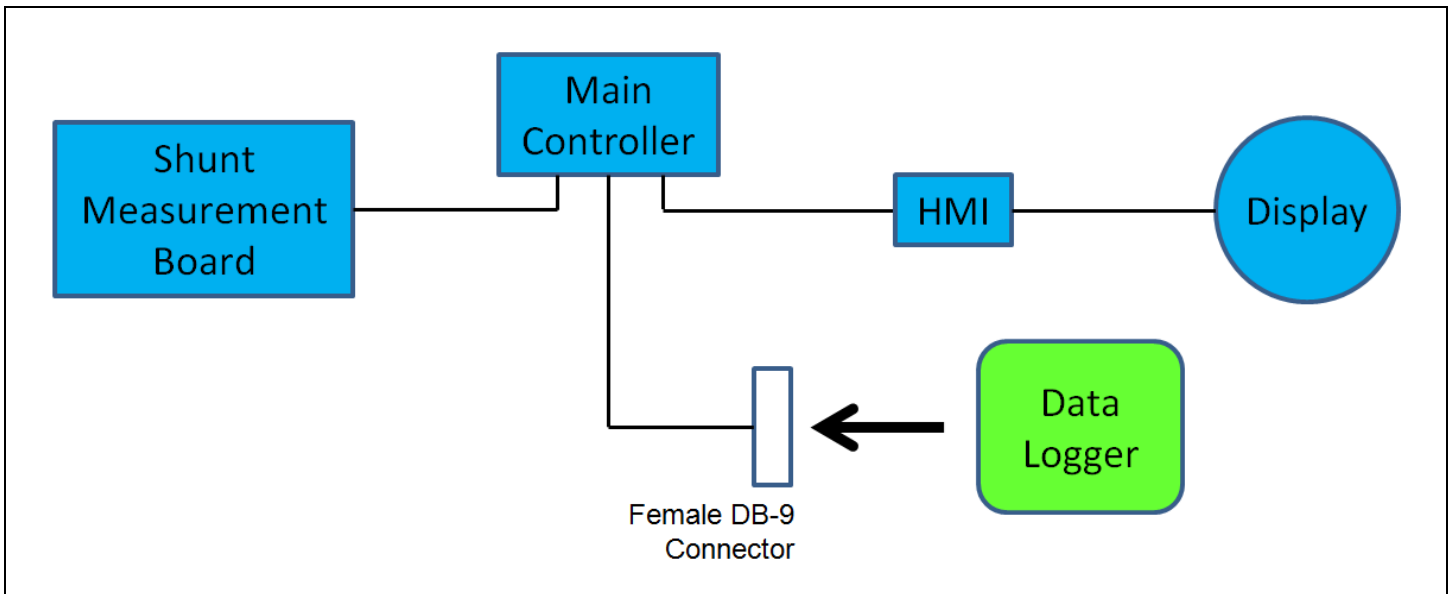

# METRIC MIND CORPORATION

## Data Logger

**A compact, portable serial data logger for Metric Mind's EVision measurement/ instrument system.**

- Logs the EVision data stream to an SD card
- Stores up to one month of EVision data on a 2 GB SD card
- Quick and easy connection to EVision
  - Connects directly to the EVision main unit
  - Power and data on a single connector
- Completely unattended operation
- Small, lightweight unit
- Built-in indicator lights
- Field upgradeable firmware
- Rugged, machined aluminum case
- Convenient keychain loop

**Specifications:**

Operating temperature range: - 40 °C to 75°C

Power consumption: 0.3 W typical @ 7.5 VDC (1 W peak during SD card write operation)

**Logging capacity:**

| SD card capacity | Maximum continuous logging time |
|------------------|---------------------------------|
| 1 GB             | 16 days                         |
| 2 GB             | 32 days                         |

**Inputs:**

RS-232 serial interface @ 19.2 kbps (male DB-9 connector)

**Outputs:**

Blue activity LED

Red error indication LED

**Mechanical:**

Dimensions: 59 x 40 x 15 mm

Weight: 50 g